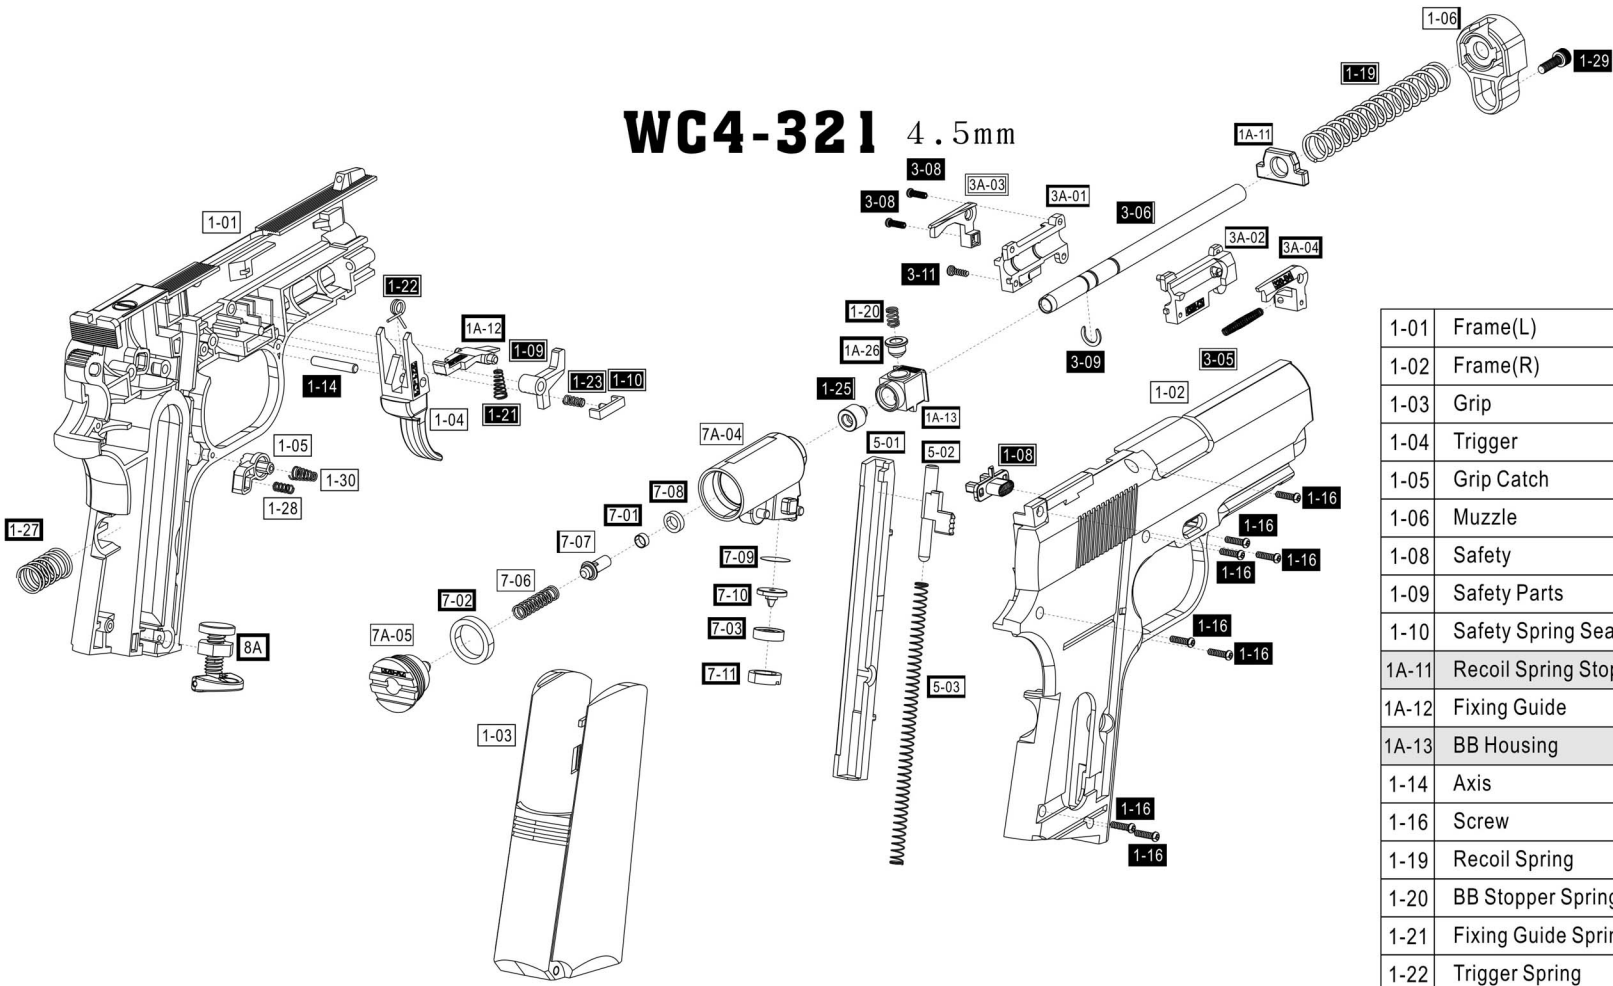

# WC4-321 4.5mm

1-27	Grip Spring	1	1-27	Grip Spring	1
1-28	Grip Catch Spring(Back)	1	1-28	Grip Catch Spring(Back)	1
1-29	Screw	1	1-29	Screw	1
1-30	Grip Catch Spring(Front)	1	1-30	Grip Catch Spring(Front)	1
5-01	Built-in Mag. Body	1	5-01	Built-in Mag. Body	1
5-02	BB Follow	1	5-02	BB Follow	1
5-03	Mag. Spring	1	5-03	Mag. Spring	1
<b>3</b>	<b>Internal Barrel Combination</b>	<b>1</b>	3A-01	Barrel Seat(L)	1
3A-01	Barrel Seat(L)	1	3A-02	Barrel Seat(R)	1
3A-02	Barrel Seat(R)	1	3A-03	Ejector(L)	1
1-01	Frame(L)	1	3A-04	Ejector(R)	1
1-02	Frame(R)	1	3-05	Ejector Spring	1
1-03	Grip	1	3-06	Internal Barrel	1
1-04	Trigger	1	3-08	Screw	2
1-05	Grip Catch	1	3-09	C Washer	1
1-06	Muzzle	1	3-11	Screw	1
1-08	Safety	1	7	<b>Valve Combination</b>	<b>1</b>
1-09	Safety Parts	1	7-01	Valve Ring	1
1-10	Safety Spring Seat	1	7-02	Valve Seal	1
1A-11	Recoil Spring Stopper	1	7-03	Piercer Seal	1
1A-12	Fixing Guide	1	1-14	Axis	1
1A-13	BB Housing	1	1-16	Screw	8
1-14	Axis	1	1-19	Recoil Spring	1
1-16	Screw	8	1-20	BB Stopper Spring	1
1-19	Recoil Spring	1	1-21	Fixing Guide Spring	1
1-20	BB Stopper Spring	1	1-22	Trigger Spring	1
1-21	Fixing Guide Spring	1	1-23	Safety Spring	1
1-22	Trigger Spring	1	1-25	Attacked Block	1
1-23	Safety Spring	1	1A-26	BB Stopper	1
1-25	Attacked Block	1	8A	<b>Knob Combination</b>	<b>1</b>
1A-26	BB Stopper	1			